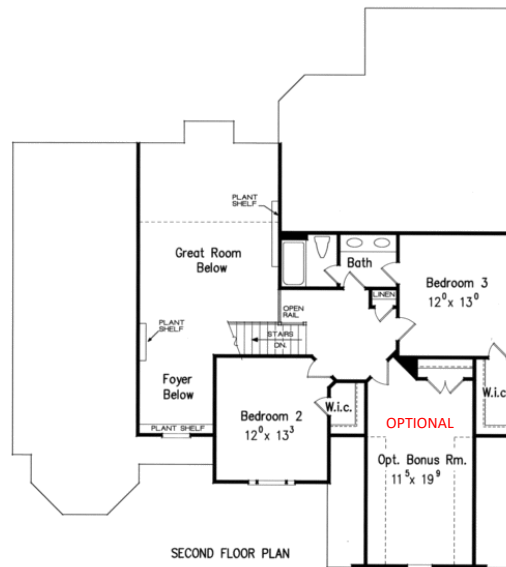

MADLINE FARMS

AMBROSE

Square Footages

Square Footage Total	2582
First Floor	2003
Garage	400
Opt. Second Floor	262

Plans by Frank Betz Associates, INC.

Note: Plans, Elevations, and Materials may vary