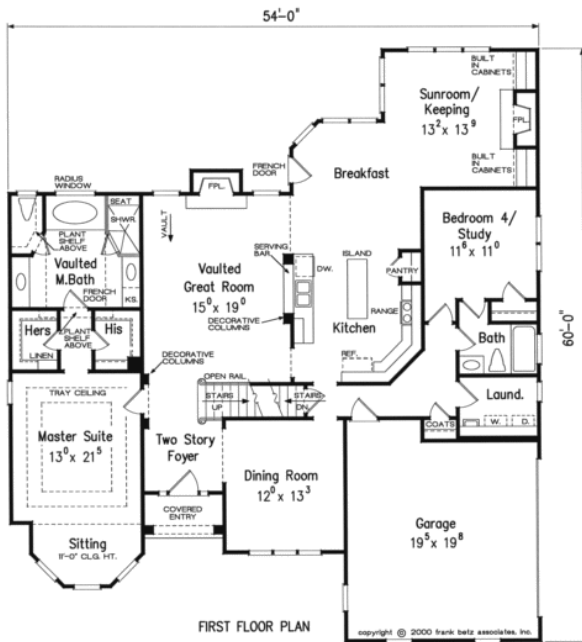

MADLINE FARMS

AMBROSE

Square Footages

Square Footage Total	2582
First Floor	2003
Garage	400
Opt. Second Floor	262

Plans by Frank Betz Associates, INC.

Note: Plans, Elevations, and Materials may vary